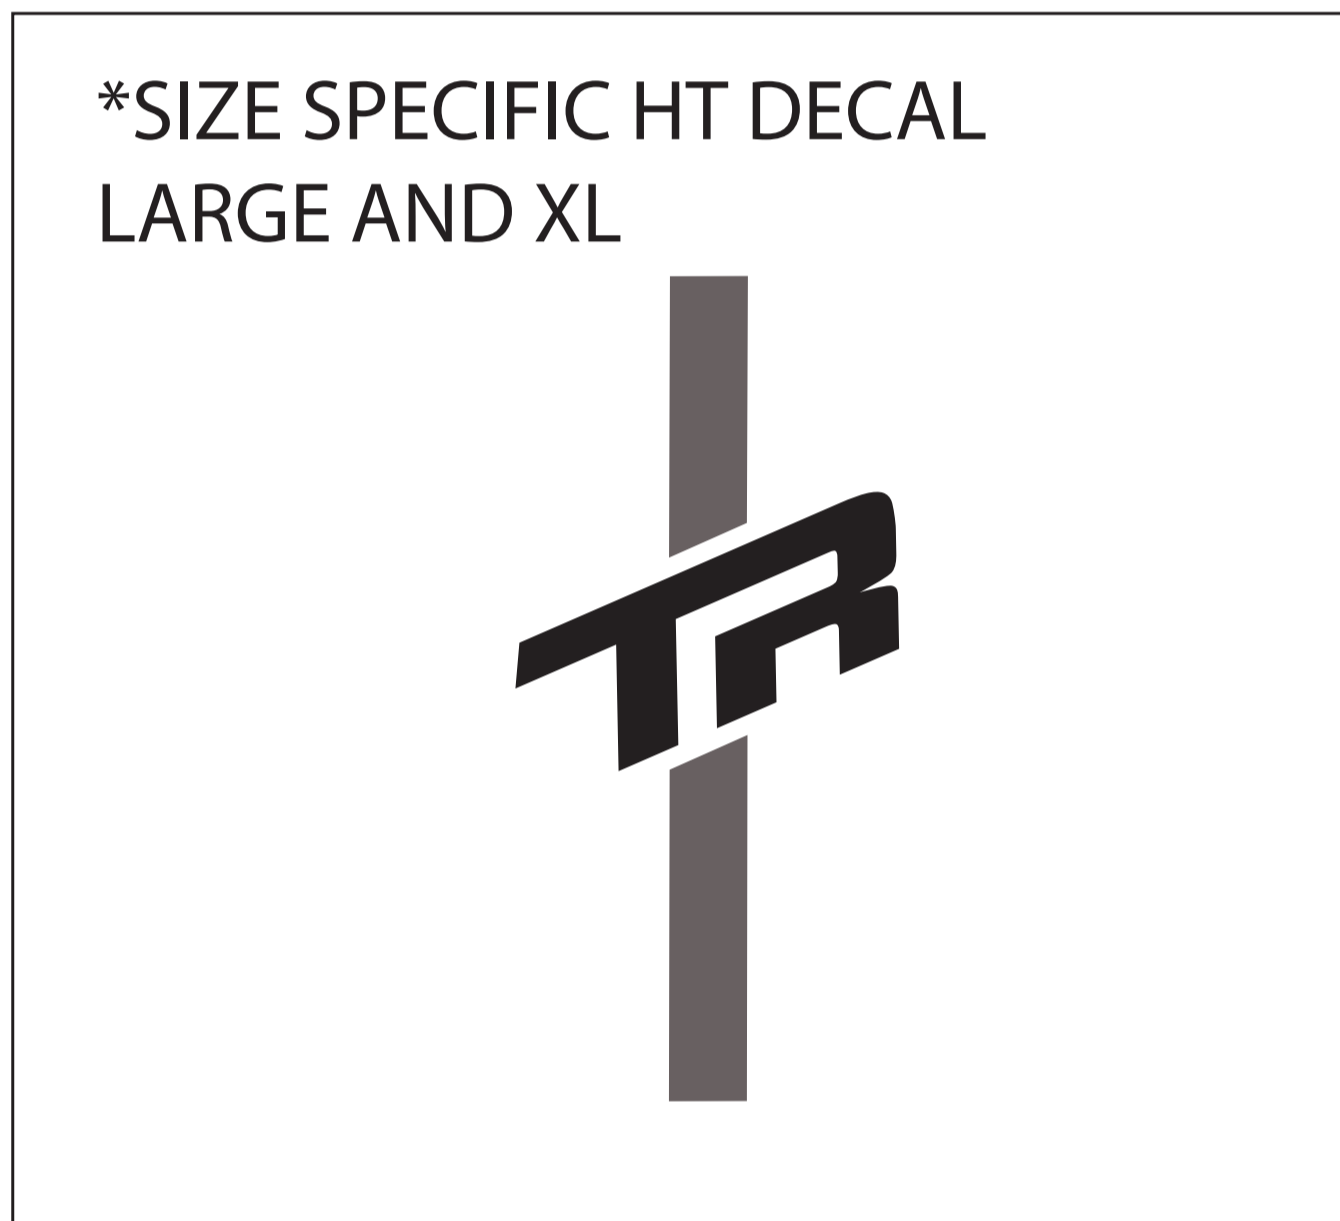

MODEL YEAR 2023

BIKE: TR11

COLORS: MISTY GREEN / RAW

SCALE 1:1 (100%)

*SIZE SPECIFIC DT DECAL: SMALL AND MEDIUM

TRANSITION
TRANSITION

*SIZE SPECIFIC DT DECAL: LARGE AND XL

TRANSITION
TRANSITION

USAGE DISCLAIMER!!!!!!

ALL LOGOS ARE SCALED 1:1. DECALS APPLIED AT THE FACTORY USE A WATER BASED SYSTEM THAT STRETCHES AND CONFORMS TO THE FRAME SURFACE SO IT DISTORTS THE DECAL. SIMPLY USING THIS FILE TO MAKE DECALS TO LAY OVER THE OLD DECALS WILL NOT BE A PERFECT FIT. IT IS UP TO YOU TO MODIFY THE SCALE OF THIS FILE TO WORK FOR YOUR APPLICATION.

TRANSITION BIKES IS NOT RESPONSIBLE FOR THE FIT AND FINISH OF ANY AFTERMARKET DECALS APPLIED TO THE FRAME.

DRIVE SIDE

NON-DRIVE SIDE