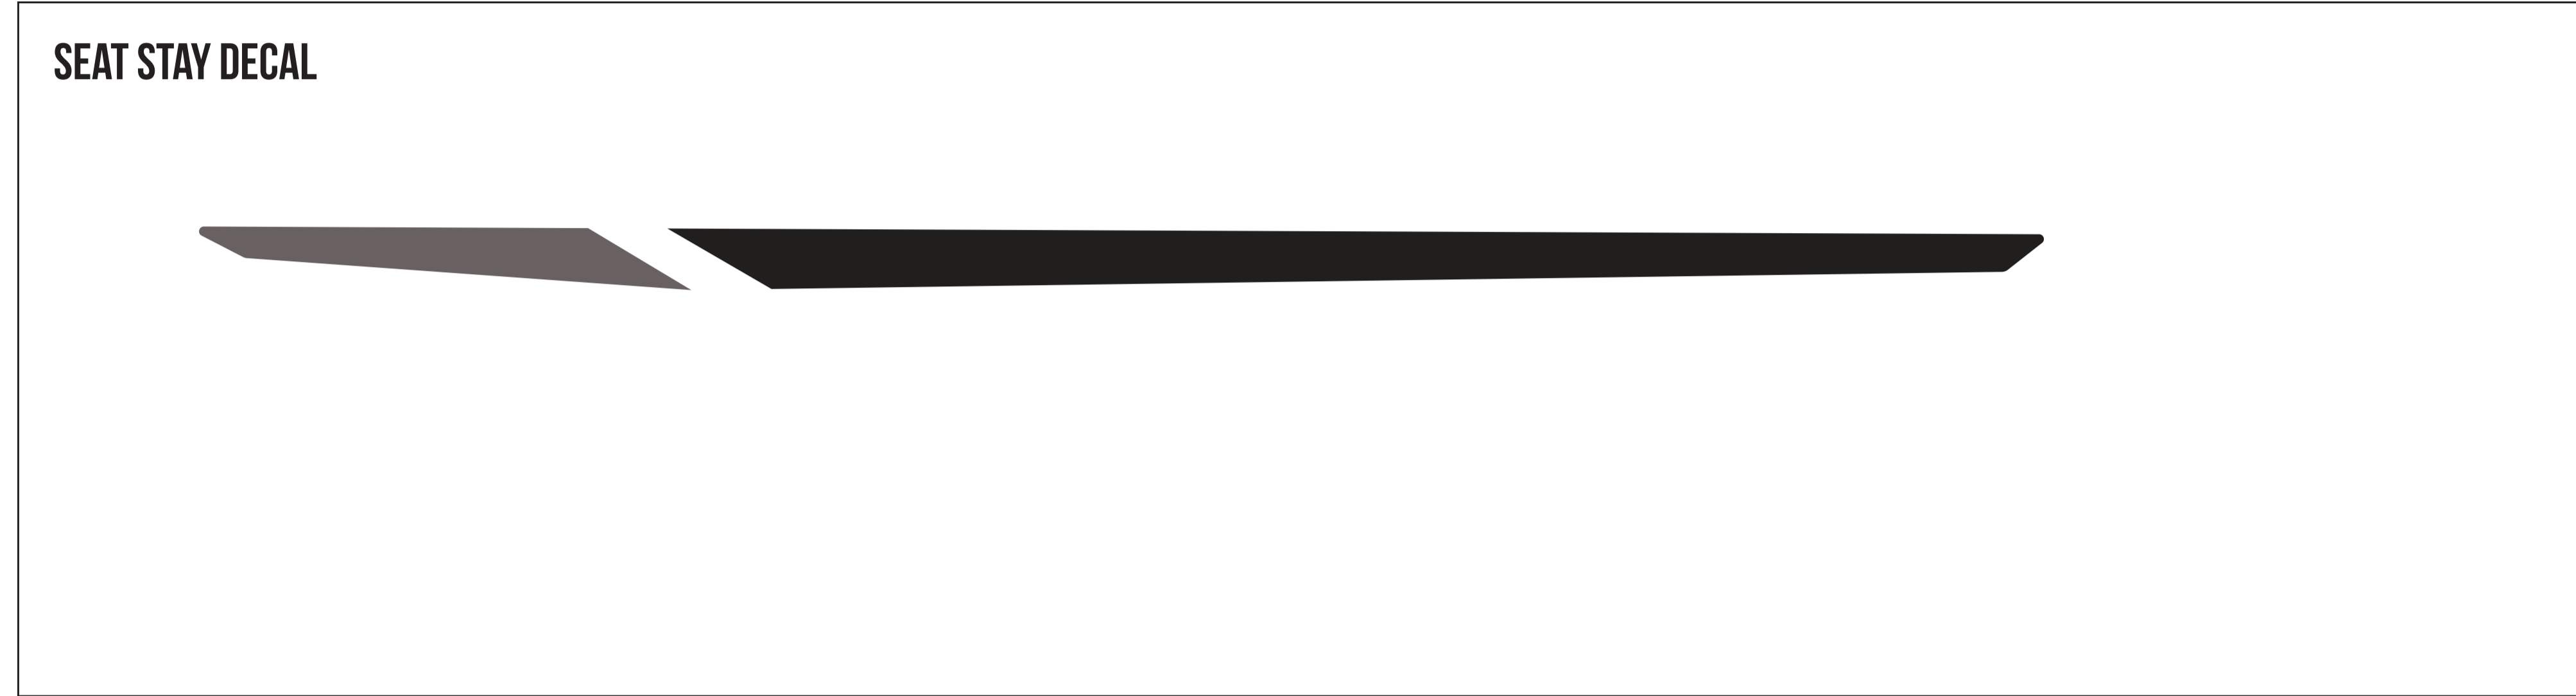

MODEL YEAR 2023

BIKE: TR11

COLORS: MISTY GREEN / RAW

SCALE 1:1 (100%)

*SIZE SPECIFIC DT DECAL: SMALL AND MEDIUM

TRANSITION
TRANSITION

*SIZE SPECIFIC DT DECAL: LARGE AND XL

TRANSITION
TRANSITION

USAGE DISCLAIMER!!!!!!

ALL LOGOS ARE SCALED 1:1. DECALS APPLIED AT THE FACTORY USE A WATER BASED SYSTEM THAT STRETCHES AND CONFORMS TO THE FRAME SURFACE SO IT DISTORTS THE DECAL. SIMPLY USING THIS FILE TO MAKE DECALS TO LAY OVER THE OLD DECALS WILL NOT BE A PERFECT FIT. IT IS UP TO YOU TO MODIFY THE SCALE OF THIS FILE TO WORK FOR YOUR APPLICATION.

TRANSITION BIKES IS NOT RESPONSIBLE FOR THE FIT AND FINISH OF ANY AFTERMARKET DECALS APPLIED TO THE FRAME.

DRIVE SIDE

NON-DRIVE SIDE