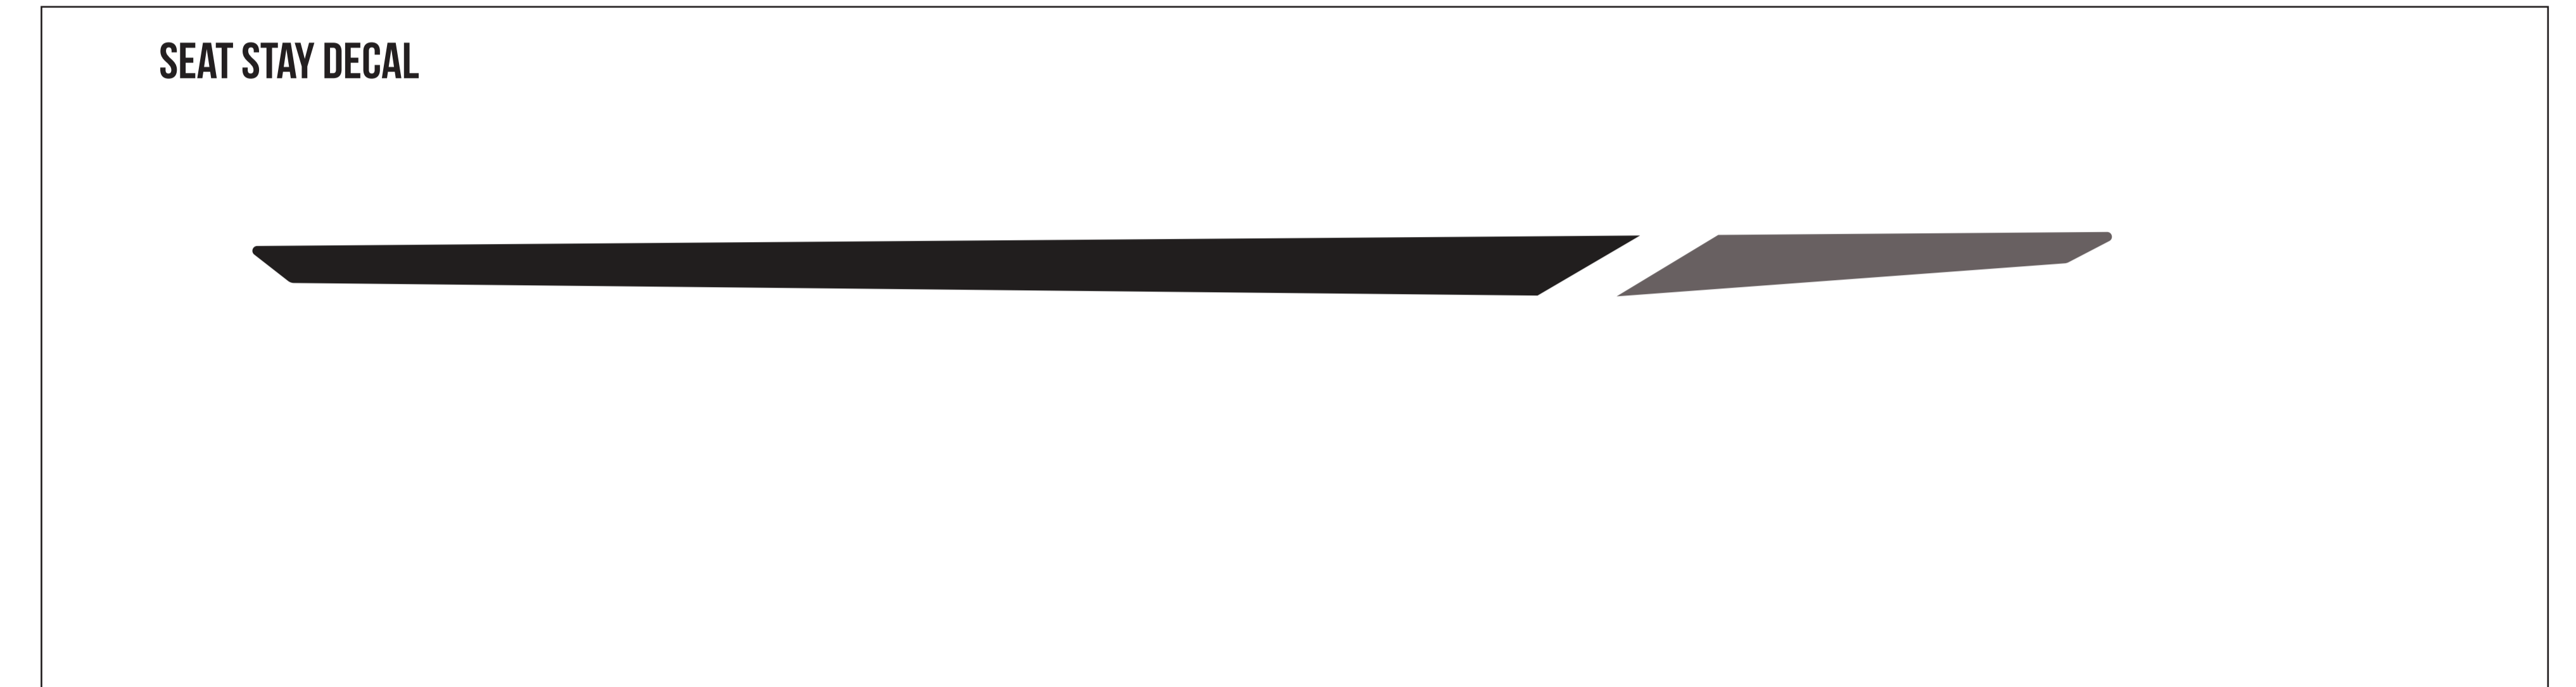

MODEL YEAR 2023

BIKE: TR11

COLORS: MISTY GREEN / RAW

SCALE 1:1 (100%)

*SIZE SPECIFIC DT DECAL: SMALL AND MEDIUM

TRANSITION
TRANSITION

*SIZE SPECIFIC DT DECAL: LARGE AND XL

TRANSITION
TRANSITION

USAGE DISCLAIMER!!!!!!

ALL LOGOS ARE SCALED 1:1. DECALS APPLIED AT THE FACTORY USE A WATER BASED SYSTEM THAT STRETCHES AND CONFORMS TO THE FRAME SURFACE SO IT DISTORTS THE DECAL. SIMPLY USING THIS FILE TO MAKE DECALS TO LAY OVER THE OLD DECALS WILL NOT BE A PERFECT FIT. IT IS UP TO YOU TO MODIFY THE SCALE OF THIS FILE TO WORK FOR YOUR APPLICATION.

TRANSITION BIKES IS NOT RESPONSIBLE FOR THE FIT AND FINISH OF ANY AFTERMARKET DECALS APPLIED TO THE FRAME.

DRIVE SIDE

NON-DRIVE SIDE